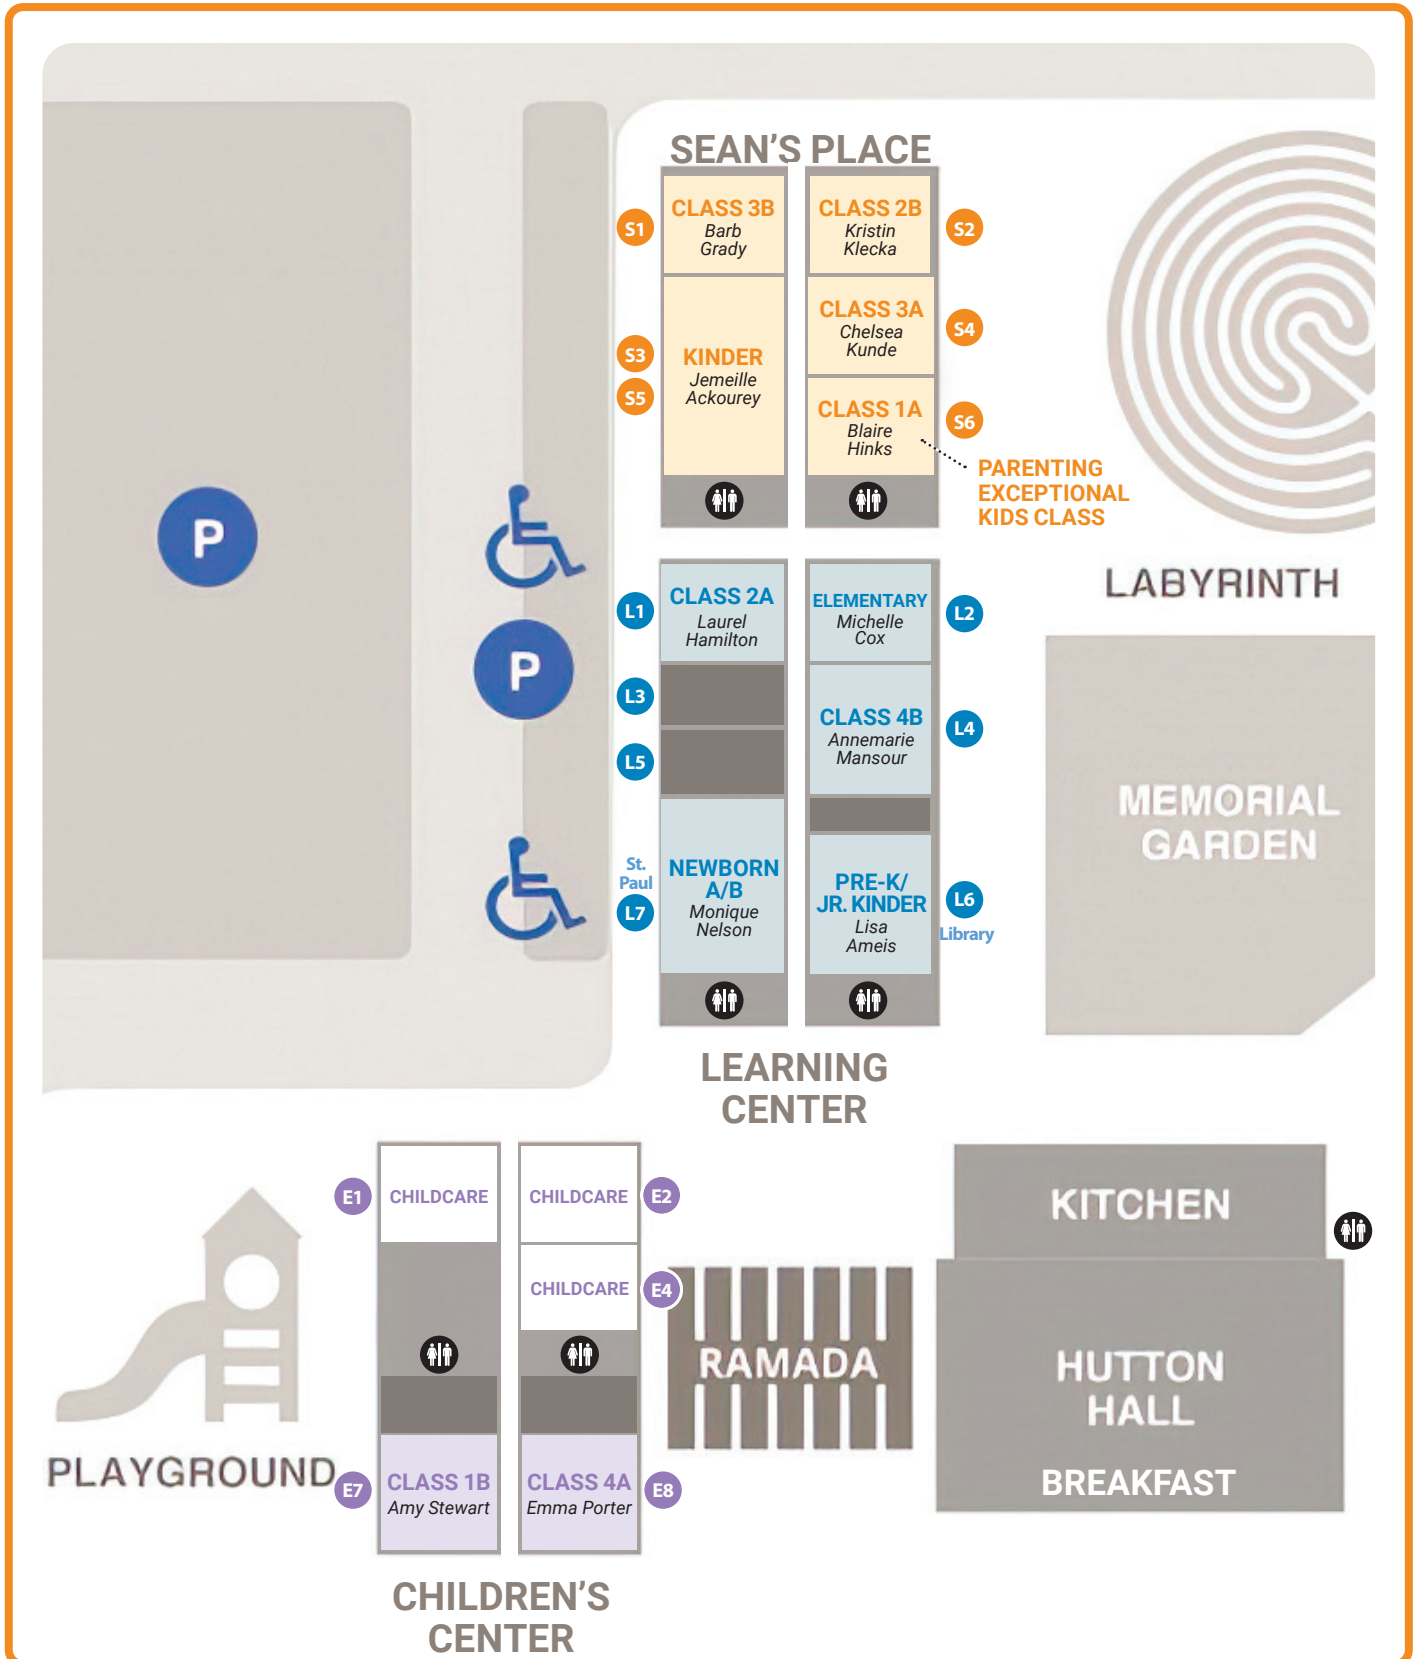

SAINT BARNABAS ON THE DESERT EPISCOPAL CHURCH

6715 N. MOCKINGBIRD LANE, PARADISE VALLEY, AZ 85253

6715 NORTH MOCKINGBIRD DRIVE