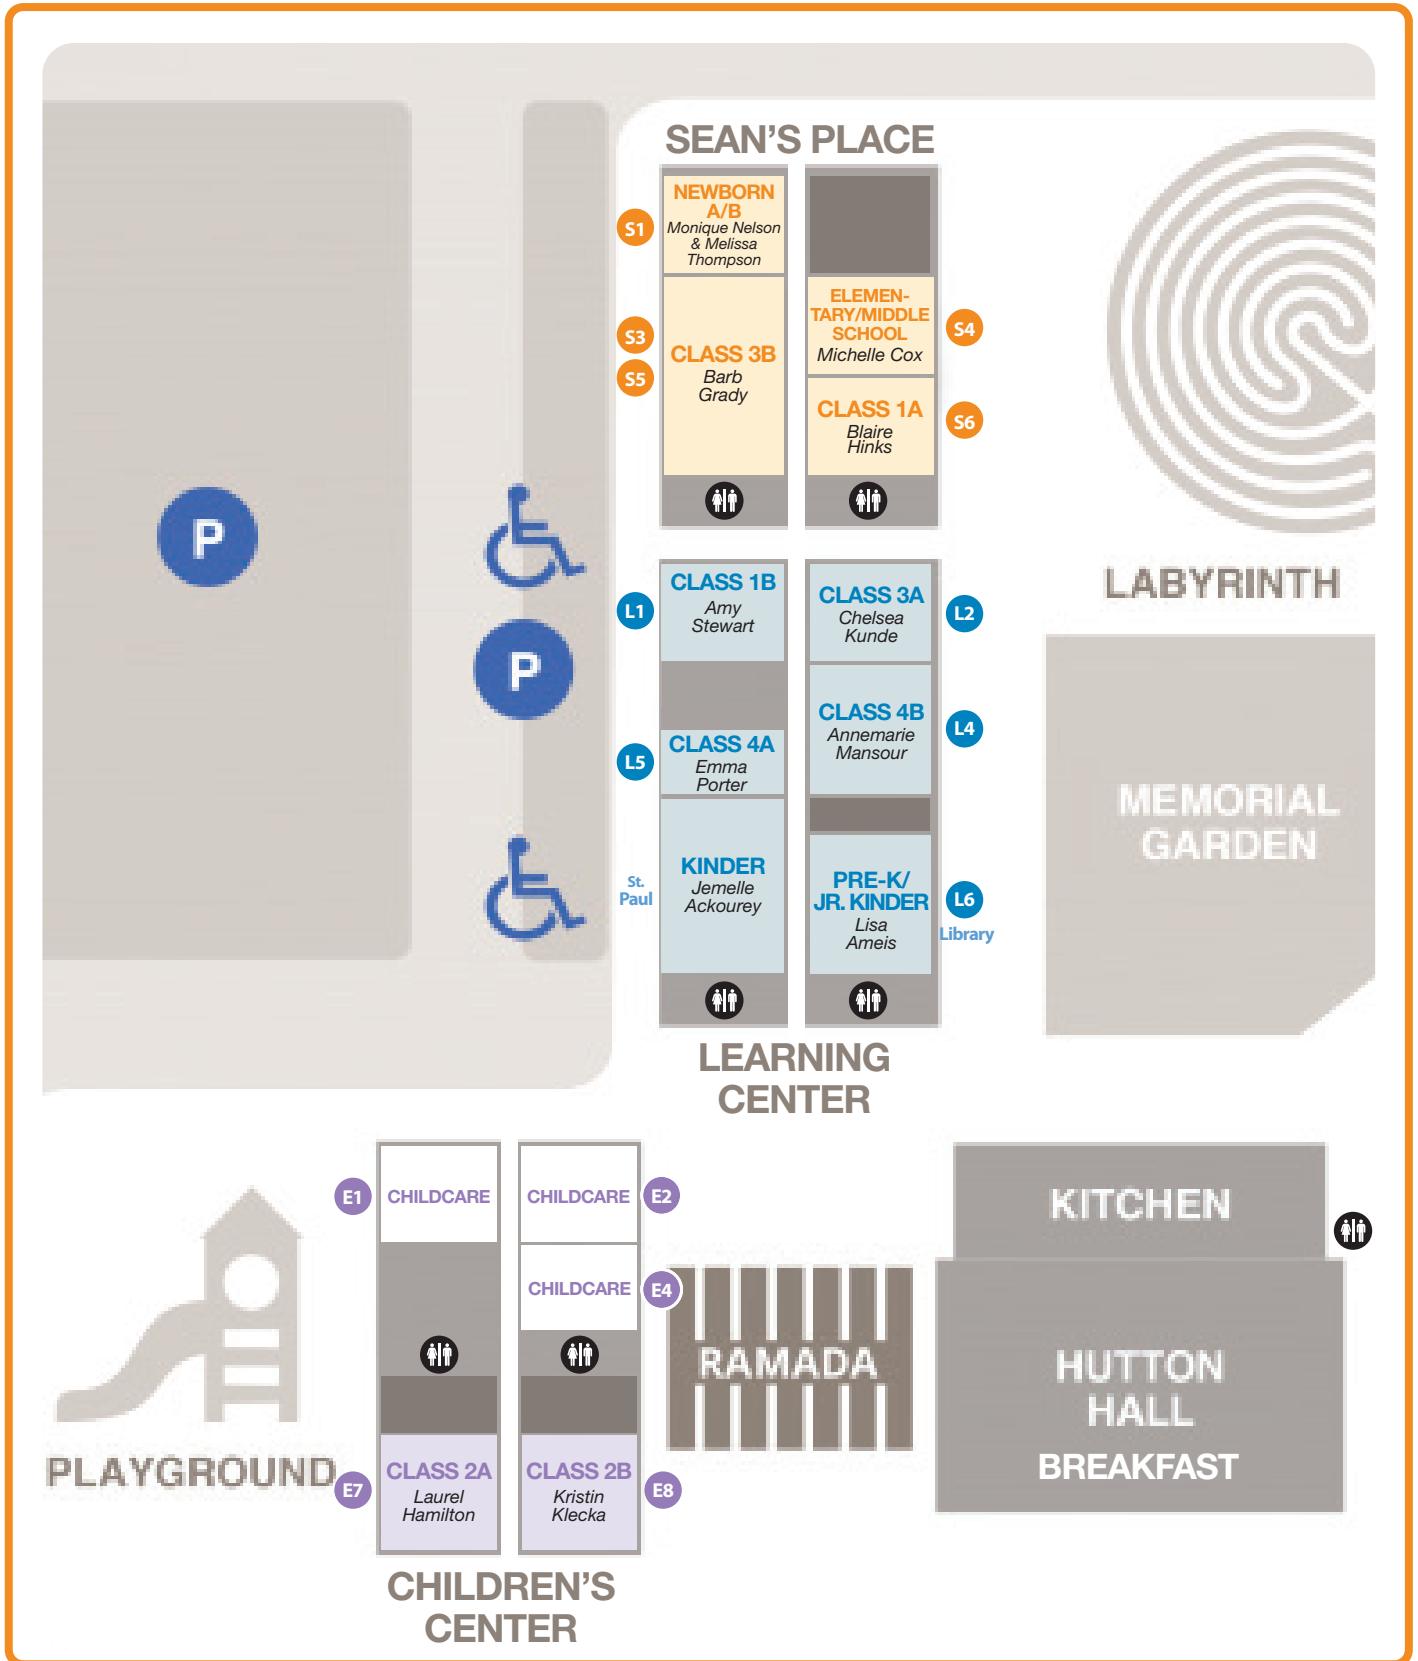

NCPG Campus Map

SAINT BARNABAS ON THE DESERT EPISCOPAL CHURCH — 6715 N. MOCKINGBIRD LANE, PARADISE VALLEY, AZ 85253

MOCKINGBIRD DRIVE